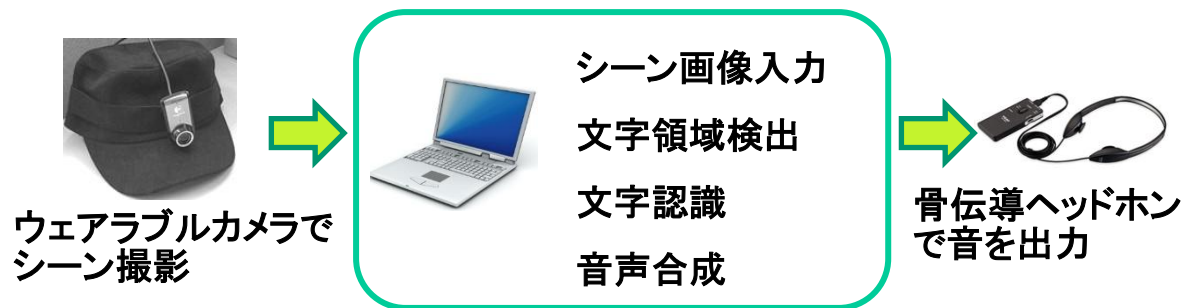

(参考) 研究テーマ 3: 視覚障害者支援デバイス

現在はあまり手掛けていません

- 視覚障害者用文字読み上げカメラ (情報科学～福祉情報工学)
- 文字領域の自動追跡, 抽出, 翻訳 + AR (拡張現実)

音響信号による文字位置ガイダンス