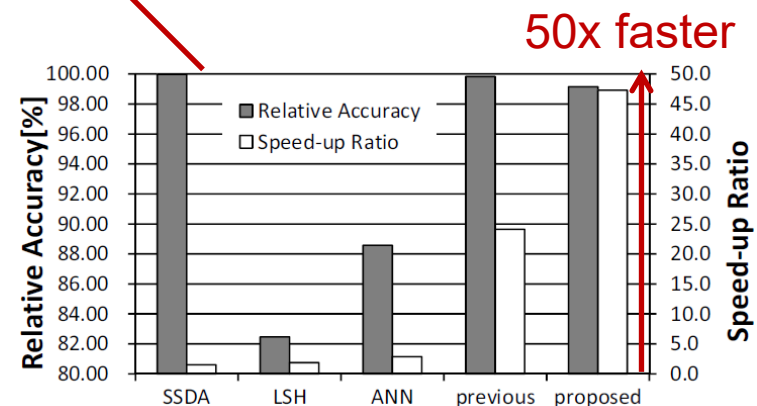

(参考) 研究テーマ 2: 高度文字認識技術

現在は
あまり手掛けて
いません

- 標識・看板などのシーン文字の**高速・高精度**認識
- 日本語・中国語等、**多字種・多言語**文字認識
- ロボット用の文字認識処理 など

あらゆる文字情報をリアルタイム
に検出、取得、変換、利用

Text Finder (試作機)